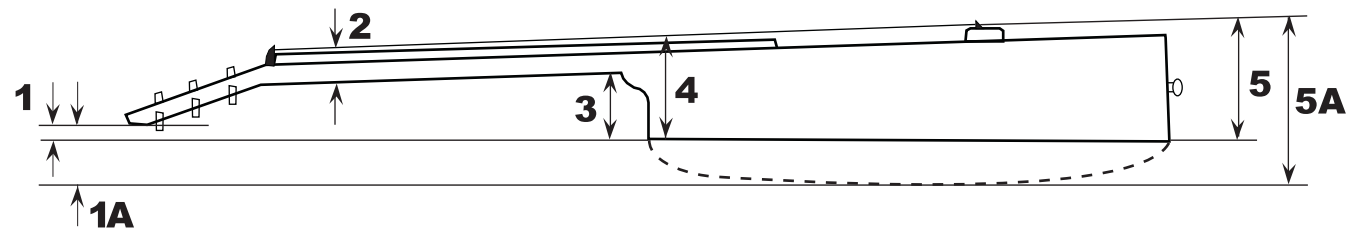

Front view	
<b>A</b>	96 cm
<b>B</b>	16 cm
<b>C</b>	32 cm
<b>D</b>	48.3 cm
<b>E</b>	9.5 cm
<b>F</b>	4.8 cm
<b>G</b>	5.5 cm
<b>H</b>	25 cm
<b>I</b>	21 cm
<b>J</b>	34.5

Side view	
<b>1</b>	1 cm
<b>1A</b>	n/a
<b>2</b>	2.4 cm
<b>3</b>	7.4 cm
<b>4</b>	9.4 cm
<b>5</b>	11.5 cm
<b>5A</b>	n/a

## Types

Classical Guitar  
Roundback (Ovation) Guitar

Front view

Side view

1A, 5A - Roundback (Ovation) Guitar only.