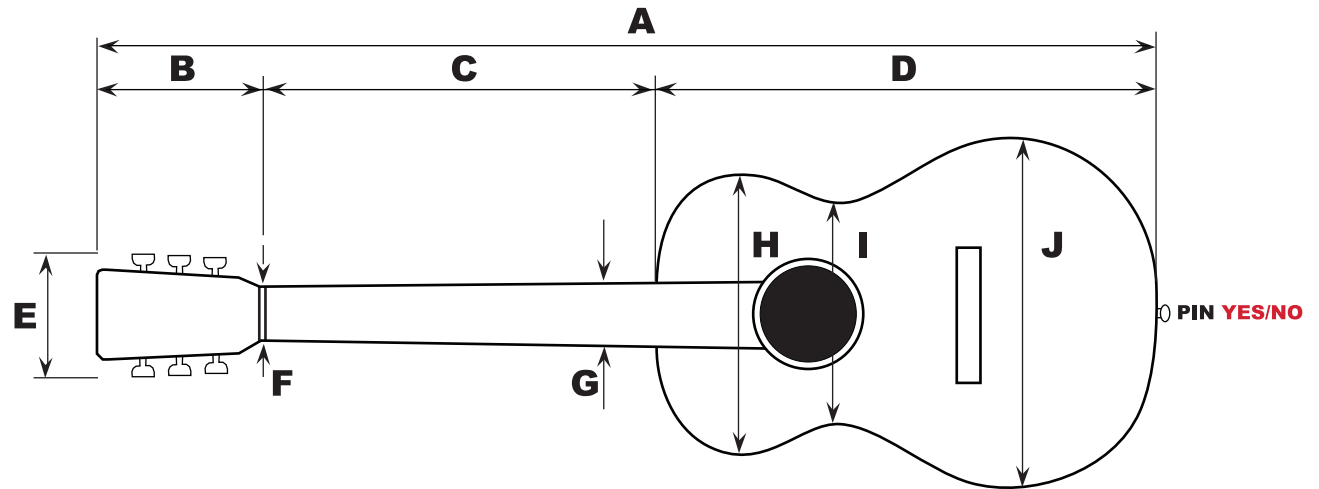

Front view	
<b>A</b>	96 cm
<b>B</b>	16 cm
<b>C</b>	32 cm
<b>D</b>	48.3 cm
<b>E</b>	9.5 cm
<b>F</b>	4.8 cm
<b>G</b>	5.5 cm
<b>H</b>	25 cm
<b>I</b>	21 cm
<b>J</b>	34.5

Side view	
<b>1</b>	1 cm
<b>1A</b>	n/a
<b>2</b>	2.4 cm
<b>3</b>	7.4 cm
<b>4</b>	9.4 cm
<b>5</b>	11.5 cm
<b>5A</b>	n/a

## Types

Classical Guitar  
Roundback (Ovation) Guitar

Front view

Side view

1A, 5A - Roundback (Ovation) Guitar only.